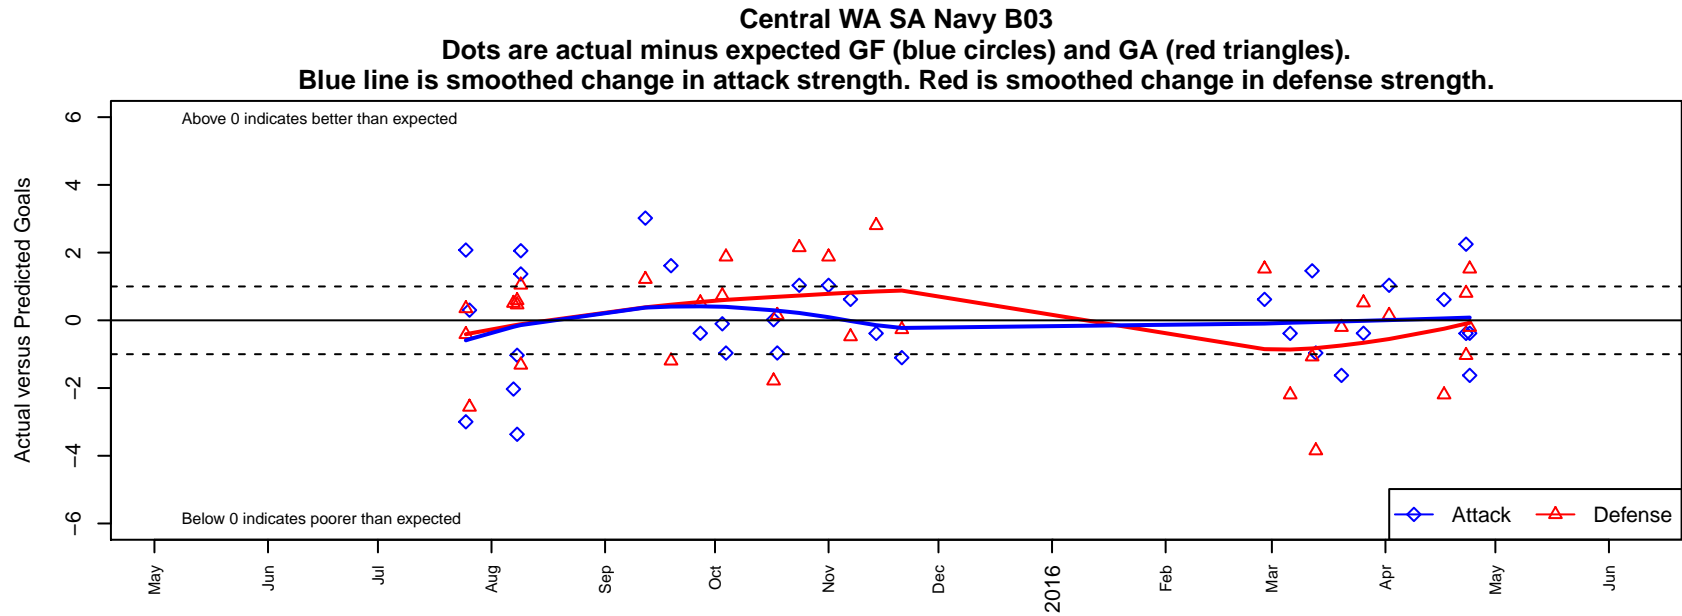

**attack and defense variance (black dot)
relative to other teams
and top 10 in region**

**attack and defense rating
relative to others at age
and all opponents in last 13 months**

Central WA SA Navy B03

Central WA Soccer Academy
Yakima, WA

B03 total strength=775

attack=1.47 defense=0.57

fall league = PSPL WSPL U12

spr league = Spr PSPL SuperLeague U12

notes= Strom 2014-5

alt names used:

CWSA B03 Navy

CWSA B03 Navy

CWSA Bu12 navey strom

CWSA B03 Navy Strom

CWSA B03 NAVY ()

Venues played:

2015 Sounders FC Cup BU12 Gold

2015 River Jam Samba U12

2015 PSPL WSPL U12

2015 Spr PSPL SuperLeague U12

2015 WA Cup BU12 Gold/Silver U12