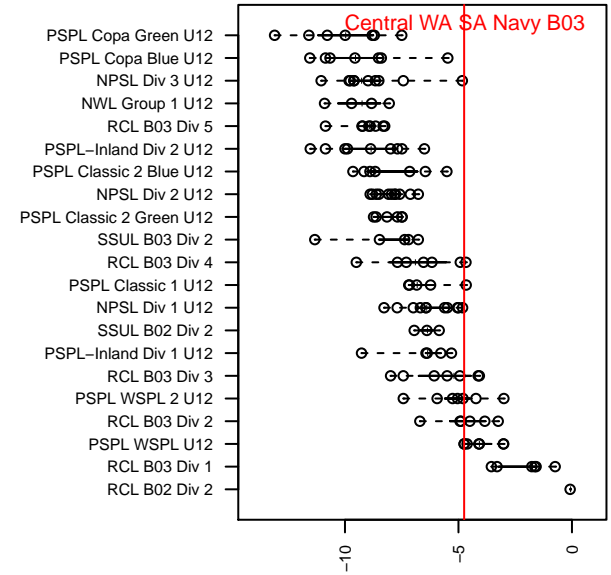

Central WA SA Navy B03

Central WA Soccer Academy
Yakima, WA

B03 total strength=775

attack=1.47 defense=0.57

fall league = PSPL WSPL U12

spr league = Spr PSPL SuperLeague U12

notes= Strom 2014-5

alt names used:

2015 PSPL WSPL U12

2015 Spr PSPL SuperLeague U12

2015 WA Cup BU12 Gold/Silver U12

**attack and defense variance (black dot)
relative to other teams
and top 10 in region**

**attack and defense rating
relative to others at age
and all opponents in last 13 months**